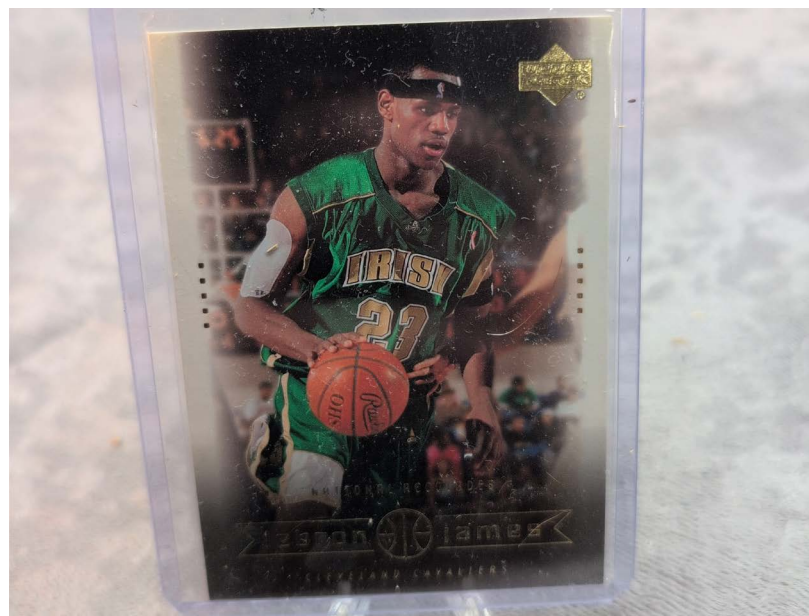

11326 LINCOLN ST. SE,  
 ROBERTSVILLE, OH 44670

www.kikoauctions.com | 800.533.5456

Information is believed to be accurate but not guaranteed.  
 KIKO Auctioneers

Scan for auction details, including directions.

**Sports Cards/Baseball.** Great Selection 1950s Red Man Tobacco Cards In NICE Condition All With Tabs; 1968 Topps Nolan Ryan RC Rookie Card; 1977 Andre Dawson RC; 1955 Bowman Pee Wee Reese; 2018 Topps Update Shohei Ohtani RC PSA 10; 2003 Upper Deck LeBron James RC; 2024 Topps Update Cade Smith Orange Refractor PSA 10; 1970 Milton Bradley Cards; 2017 Topps Now Shohei Ohtani PSA 10; Steven Kwan Autographed Jersey JSA Certified; 2 1985 Topps Mark McGwire RCs; 1971 Topps Thurman Munson; 1970s Thurman Munson Softball Size Wiffle Ball MIB; 1954 Bowman Ed Eddie Mathews; tons more baseball cards 1970s to modern including lots of HOFers, RCs, Stars, and commons. Basketball: Some 1970s and Newer Cards, Michael Jordan, Larry Bird, Charles Barkley and More. A few Hockey cards; Football: 1960 Topps Fran Tarkenton RC, 1976 Topps Jack Lambert RC, 1984 Topps Dan Marino & Eric Dickerson RCs, 1986 Topps Jerry Rice RC Rookie Card, 1968 Bob Griese RC, 1979 Earl Campbell RC, 1964 Philadelphia Jim Brown, Patrick Mahomes, Jaxson Dart, Jayden Daniels and tons of other football cards from the 1960s to modern including tons of HOFers, Stars, RCs, and commons.