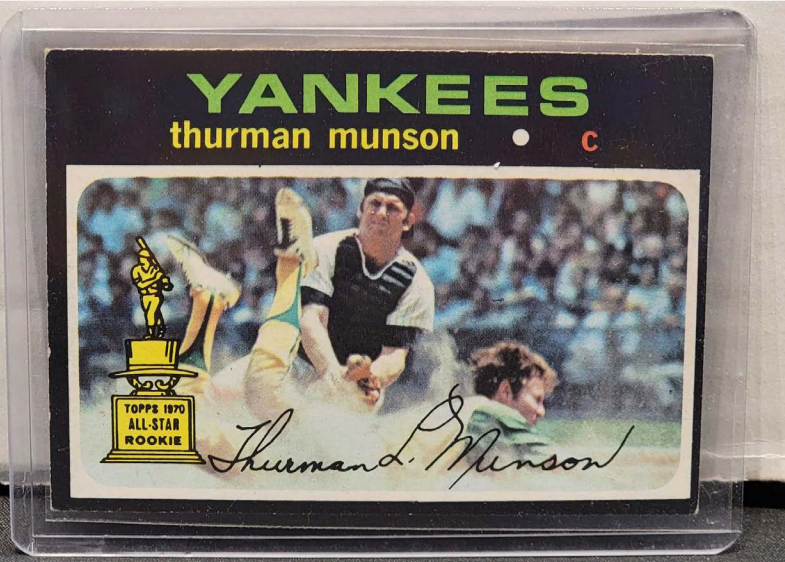

# ABSOLUTE AUCTION

STARTS: THURSDAY, MAY 28, 2026, 10:00 AM  
 ENDS: THURSDAY, JUNE 4, 2026, 6:00 PM

VINTAGE AND MODERN  
 SPORT CARDS,  
 POKÉMON CARDS,  
 VINTAGE TOYS, COMIC  
 BOOKS, JURASSIC PARK,  
 MARBLES & MORE